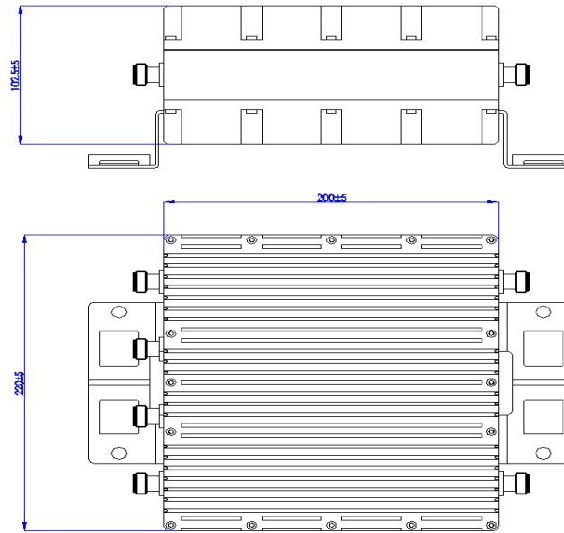

SRFS TELEINFRA

4 IN 2 OUT Hybrid Combiner

Electrical Specifications	
Frequency Range	698-4000 MHz
Power handling	300W
Insertion Loss	≤7.5dB
Isolation between Bands	≥ 20 dB
VSWR	≤1.3
PIM3	≤ -150dBc @2x43dBm
Impedance	50Ω
Frequency Range	698-3800 MHz
Power handling	300W
Mechanical Specifications	
Interface	N female
Weight (Expected)	5~6kg
Material	Aluminum
IN Port	4 Nos.
OUT Port	2 Nos.
Color	Black
Environmental Specifications	
Operational Temperature	-25°C to +65°C
Relative Humidity	≤ 95%
Applications	Indoor
Waterproof Grade	IP55