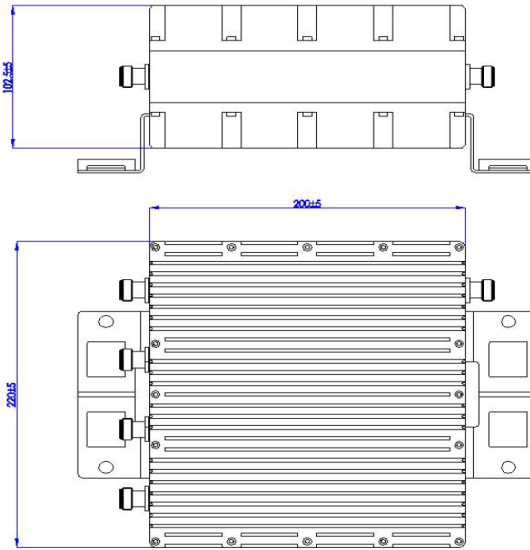

## 4 IN 1 OUT Hybrid Combiner

Electrical Specifications	
Frequency Range	698-4000 MHz
Power handling	300W
Insertion Loss	≤7.5dB
Isolation between Bands	≥ 20 dB
VSWR	≤1.3
PIM3	≤ -150dBc @2x43dBm
Impedance	50Ω
Frequency Range	698-3800 MHz
Power handling	300W
Mechanical Specifications	
Interface	N female
Weight (Expected)	5~6kg
Material	Aluminum
IN Port	4 Nos.
OUT Port	1 Nos.
Color	Black
Environmental Specifications	
Operational Temperature	-25°C to +65°C
Relative Humidity	≤ 95%
Applications	Indoor
Waterproof Grade	IP55