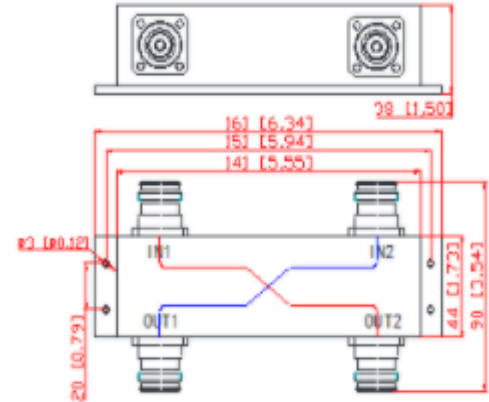

698-3800MHz 3dB Hybrid Coupler

Product Description:

698-3800MHz 3dB Hybrid Coupler

698-3800MHZ 4.3-10 Female Low PIM -160dbc 3dB Hybrid Coupler Combiner DAS

| Mechanical & Electrical Specifications | |
|--|---------------------------|
| Part Number | SRFS-HC2x2-0738-OP |
| Operating Frequency (MHz) | 698-3800 |
| Impedance (Ohm) | 50 |
| VSWR | ≤1.25 |
| Coupling (dB) | 3.0±0.9 |
| Insertion Loss (dB) | 3.7 |
| Isolation (dB) | ≥23 |
| IM3 (dBc @ 2×43dBm) | -140 / -150 / -155 / -160 |
| Application | Indoor & Outdoor |
| Degree of Protection | IP65 |
| Operating Temperature (°C) | -40 ~ + 80 |
| Interface | 4.3-10 Female |
| Handling Power (Watt, max) | 500 |
| Peak Power (Watt, max) | 1500 |
| Dimension (mm)(L×W×H, excl connector) | 141 × 44 × 38 |
| Net Weight (g) | 685 ± 20 |
| Packing Dimensions (mm,L×W×H) | 170 × 100 × 40 |
| Packing Carton Size (mm,L×W×H) | 520 × 360 × 110 |
| ROHS Compliance | Yes |