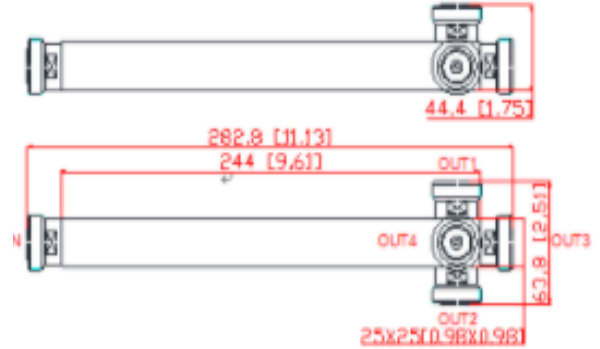

## 550/698-4000MHz DIN Female Low PIM -165dbc 2 Way Reactive Power Splitter

### Product Description:

550/698-4000MHz DIN Female Low PIM -165dbc 2 Way Reactive Power Splitter For DAS IBS

**550/698-4000MHz DIN Female Low PIM -165dbc 2 Way Reactive Power Splitter For DAS IBS**

**Reactive power splitters** have been used to be signal divider-component for antenna distribution system (DAS) and signal cable systems for in-building /out building signal coverage because of their low loss and rugged nature., reactive splitters are quarter wave length lines matched to split signals evenly to the output paths. This characteristic allows for efficient, high power, broadband operation with minimal solder joints and better 3<sup>rd</sup> PIM

### Mechanical & Electrical Specifications

Mechanical & Electrical Specifications	
Part Number	SRFS-PS-0740-OD2
Operating Frequency ( MHz )	700-4000
Impedance ( Ohm )	50
VSWR	≤1.25
Split Loss (dB)	≤3.3
IM3 (dBc @ 2×43dBm)	-155/ -165
Application	Indoor & Outdoor
Degree of Protection	IP65
Operating Temperature ( °C )	-40 ~ + 80
Interface	Din Female
Handling Power (Watt, max)	500
Peak Power (Watt, max)	1500
Dimension (mm)(L×W×H, excl connector)	218 × 25 × 25
Net Weight (g)	455 ± 20
Packing Dimensions (mm,L×W×H)	280 × 80 × 35
Packing Carton Size (mm,L×W×H)	580 × 420 × 160
ROHS Compliance	Yes
Color	Customized
Connector	DIN Female